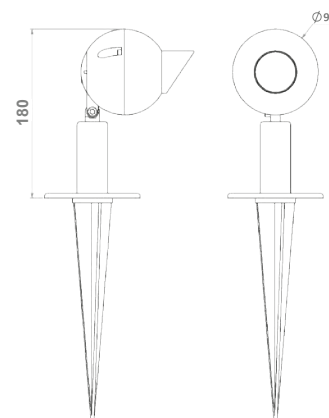

Lens

L70 @50,000h

Aluminium Die-Cast

Types

Spike Mounted

Single Line Diagram

MINI SPIKE LIGHT

The Z Ball mini spike light :

- Luminaire housing of Die-Cast Aluminium
- IP66, High Ingress Protection against dust & moisture
- The built quality ensures long and maintenance free service life
- High lumen light for landscape applications
- Powerful and precise optics
- Energy-efficient LED with high colour rendering
- Wide range of applications including trees up to 10 metres high

Light Distribution

CRI ≥ 80/90

MINI SPIKE LIGHT

Product Order Code	System Power	Dimensions
1510	10W	Dia=90mm, H=180mm

Order Options

CCT (Colour Temperature)

2700K
3000K
4000K

CRI

>80
>90

Beam Angle

Narrow
Medium
Wide

Control

Non-Dimmable
Dali-Dimmable

Mounting Type

Spike Mounted

Material Colour